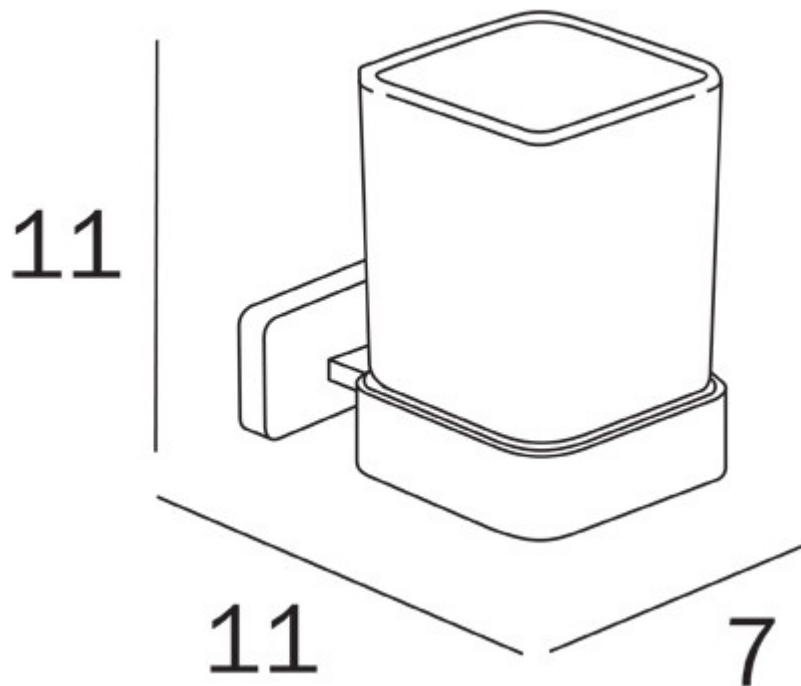

Gold Plate - A18100 DR

Rose Gold - A18100 OR

Brushed Rose Gold - A18100 OS

Bronze - A18100 BZ

Manufactured in Italy

2 Year Replacement Warranty

Proudly imported and distributed by  
Gro Agencies Pty Ltd  
Unit 2 / 37 Howe St, Osborne Park, WA, 6017  
P 08 9446 3288 E [info@groagencies.com.au](mailto:info@groagencies.com.au) W [www.groagencies.com.au](http://www.groagencies.com.au)